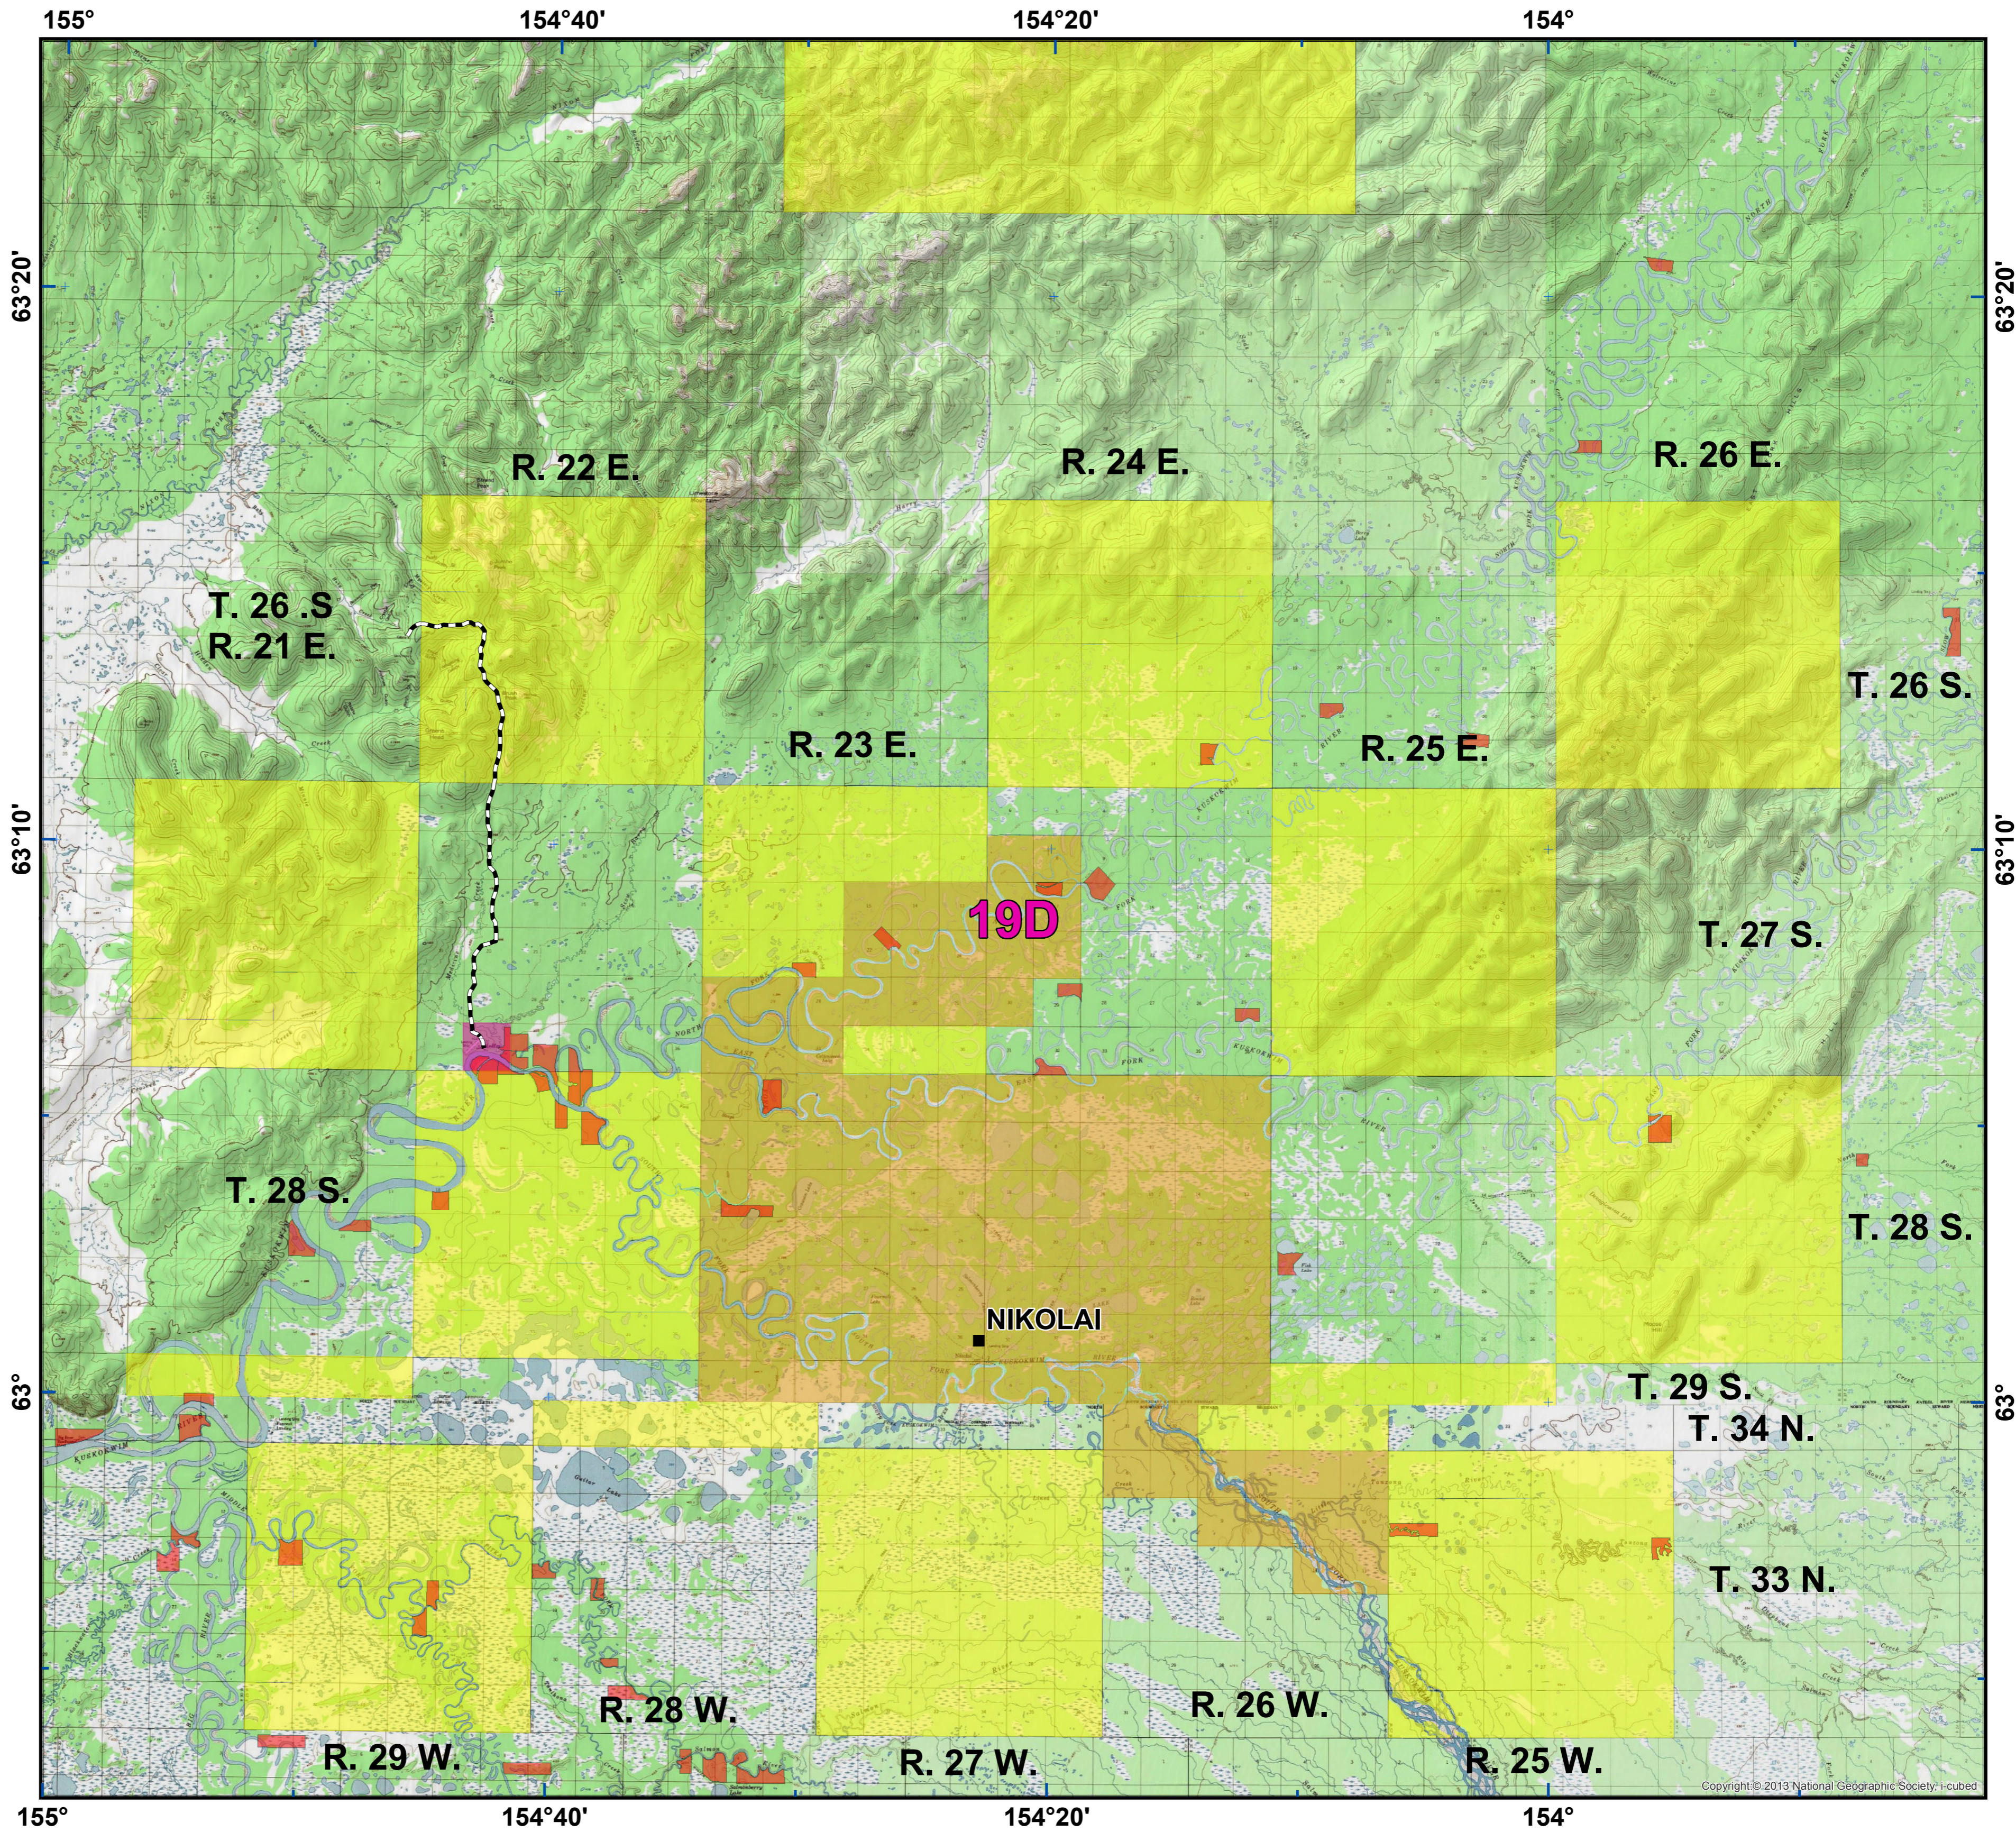

Index Map

EXPLANATION

- MTNT Ltd. Surface, Doyon Subsurface
- Doyon Surface and Subsurface
- Alaska Native Allotments
- Native Primary Place of Residence 14(h)(5)
- Game Management Unit

Miles

NIKOLAI, ALASKA

Kateel River and Seward Meridians
Medfra and McGrath Quadrangles

While Doyon Limited strives to make the information on this map as accurate as possible, because it compiles information from other sources, it cannot guaranty the accuracy or completeness of the contents and expressly disclaims liability for errors and omissions in the contents of this map.