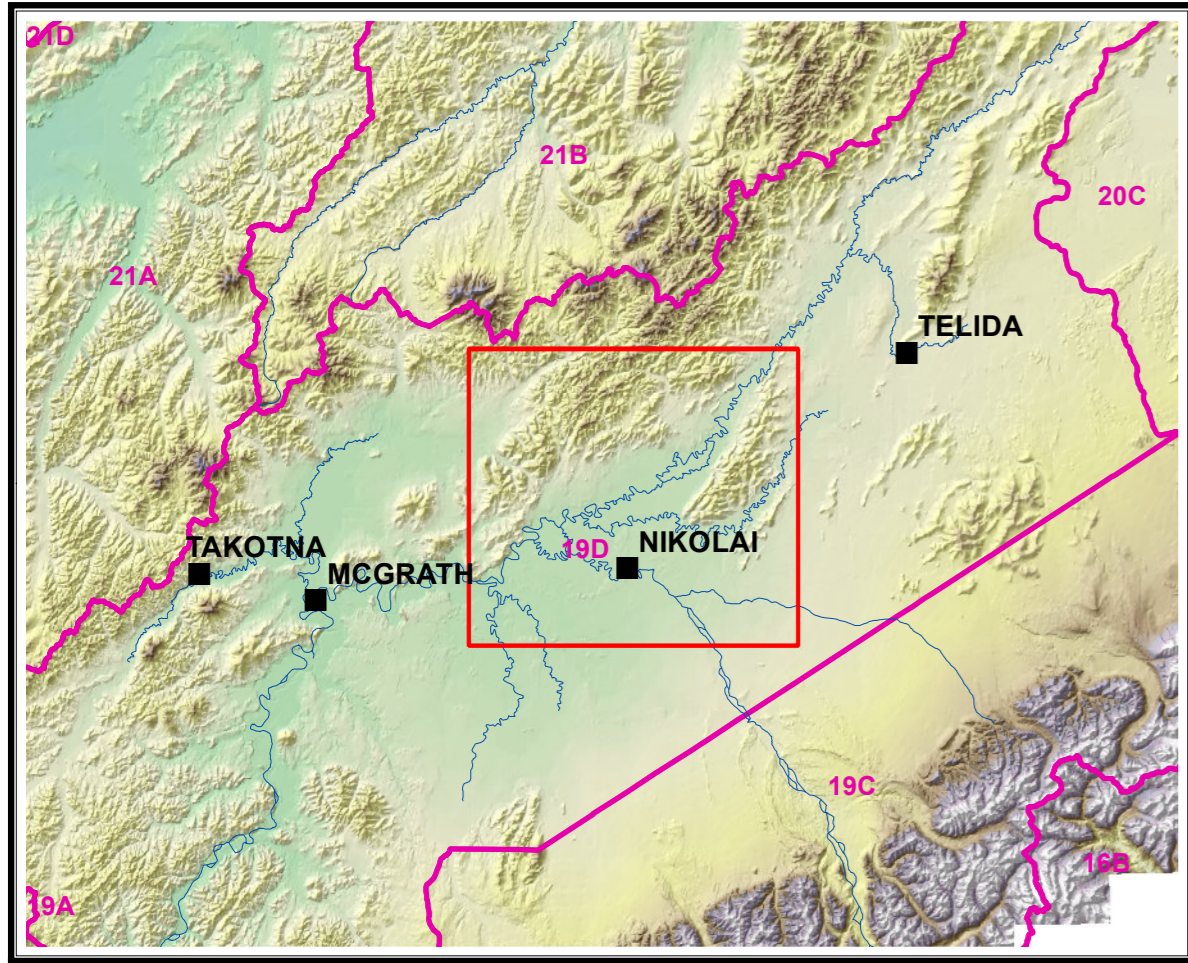

Index Map

EXPLANATION

- MTNT Ltd. Surface, Doyon Subsurface
- Doyon Surface and Subsurface
- Alaska Native Allotments
- Native Primary Place of Residence 14(h)(5)
- Game Management Unit

Miles

NIKOLAI, ALASKA

Kateel River and Seward Meridians
Medfra and McGrath Quadrangles

While Doyon Limited strives to make the information on this map as accurate as possible, because it compiles information from other sources, it cannot guaranty the accuracy or completeness of the contents and expressly disclaims liability for errors and omissions in the contents of this map.